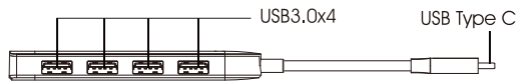

Need some help? Visit: gearmo.com/support

Features

- Plug & Play
- Windows, Mac OS, Chrome OS, and Linux Supported

Specifications

- **Input:** USB Type-C × 1
- **Output:** USB Type-A 3.2 Gen 1 × 4, up to 5Gbps data transmission speed, backwards compatible with USB 2.0 / 1.1
- **Indicator:** White LED
- **Cable Length:** 150 mm
- **Housing Material:** PC + ABS

Package Contents

- GM-U34AC-PTS 4-Port USB Hub

Need some help? Visit: gearmo.com/support

Product Details

Connection Method

Warranty

Gearmo hereby warrants to you, the original purchaser, that the product(s) shall be free from defects in materials and workmanship under use consistent with the accompanying documentation for the period commencing upon the date of purchase continuing for the following year.