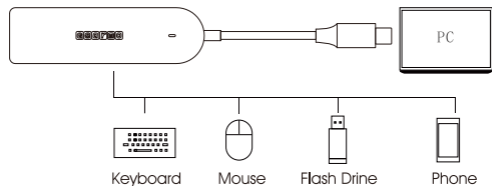

Need some help? Visit: gearmo.com/support

Features

- Plug & Play
- Windows, Mac OS, Chrome OS, and Linux Supported

Specifications

- **Input:** USB Type-C × 1
- **Output:** USB Type-A 3.2 Gen 1 × 4, up to 5Gbps data transmission speed, backwards compatible with USB 2.0 / 1.1
- **Indicator:** White LED
- **Cable Length:** 150 mm
- **Housing Material:** PC + ABS

Package Contents

- GM-U34AC-PTS 4-Port USB Hub

Need some help? Visit: gearmo.com/support

Product Details

Connection Method

Warranty

Gearmo hereby warrants to you, the original purchaser, that the product(s) shall be free from defects in materials and workmanship under use consistent with the accompanying documentation for the period commencing upon the date of purchase continuing for the following year.